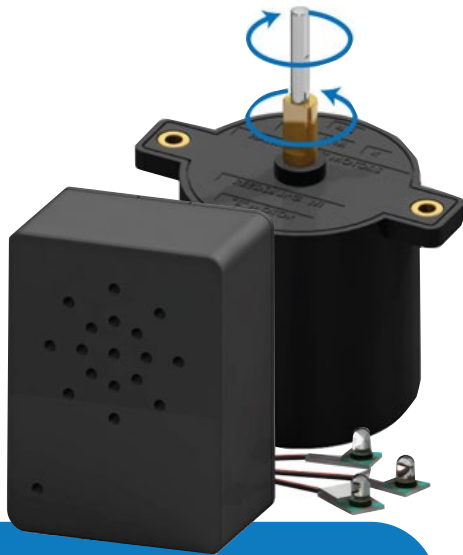

AUDIO BOXES

STANDARD UNIT

COMPACT UNIT

INTERACTIVE

BUTTON ACTIVATED

CUSTOM BROCHURES & DIRECT MAILERS

A unique way to grab consumers' attention with lights and audio. We'll help you create the perfect piece from start to finish or work with your design team!

EMBEDDED CIRCUIT

ACCESSORIES

SYNC LEDS WITH AUDIO AND MOTION

This unit fully synchronizes audio or music to specific LED flash patterns and motion. This seamless system gives your display added presence that will get noticed.

2" Flange

2" Round

Mounted