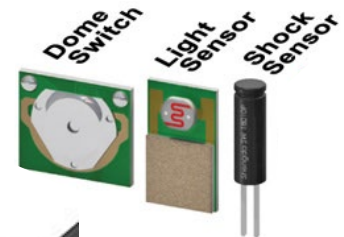

EMBEDDED CIRCUIT

ACCESSORIES

SYNC LEDS WITH AUDIO AND MOTION

This unit fully synchronizes audio or music to specific LED flash patterns and motion. This seamless system gives your display added presence that will get noticed.